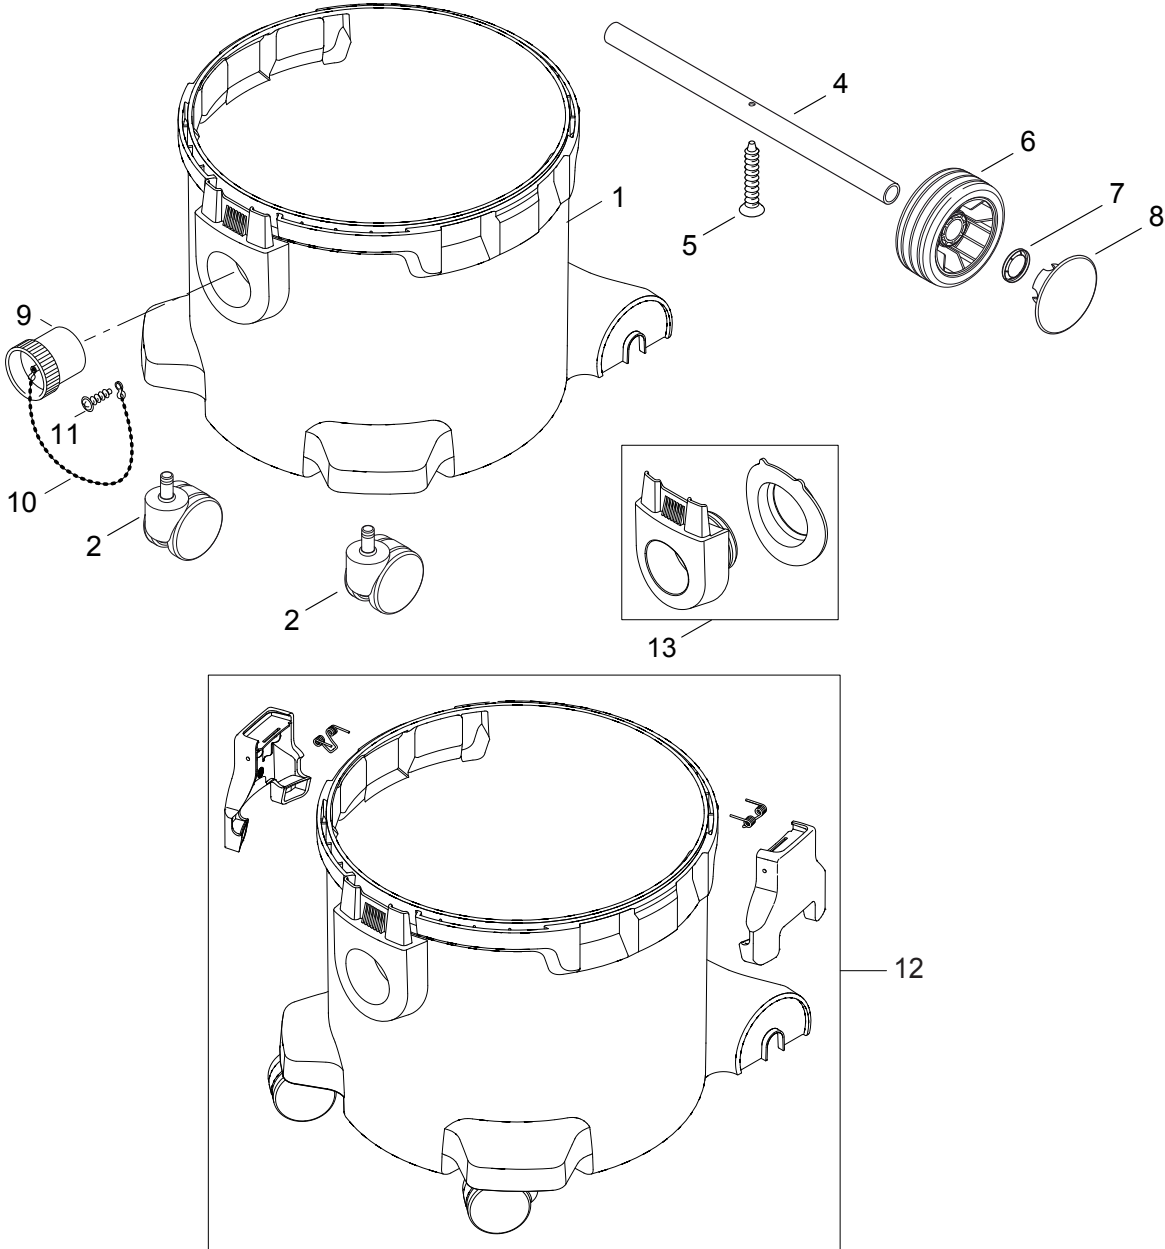

Pos.	Vare-nr	Antal	Beskrivelse	Notes
1	107400304	1	Beholder med fittings	
2	107415105	2	GUIDE ROLLER Ø60 PIN Ø11X22	
4	302004022	1	Hjulaksel	
5	107400063	1	Skrue 5X35	
6	302000465	2	Hjul	
7	47302	2	Låseskive	
8	65202	2	Navkapsel Sq	
9	14775	1	Plastmuffe Ø50	
10	30081	1	BEAD CHAIN 150MM WITH EYES ST/	
11	24738	1	SCREW KA35X 8 WN1411	
12	107400311	1	Container kit	
13	107402742	1	Indgangstuds, kit