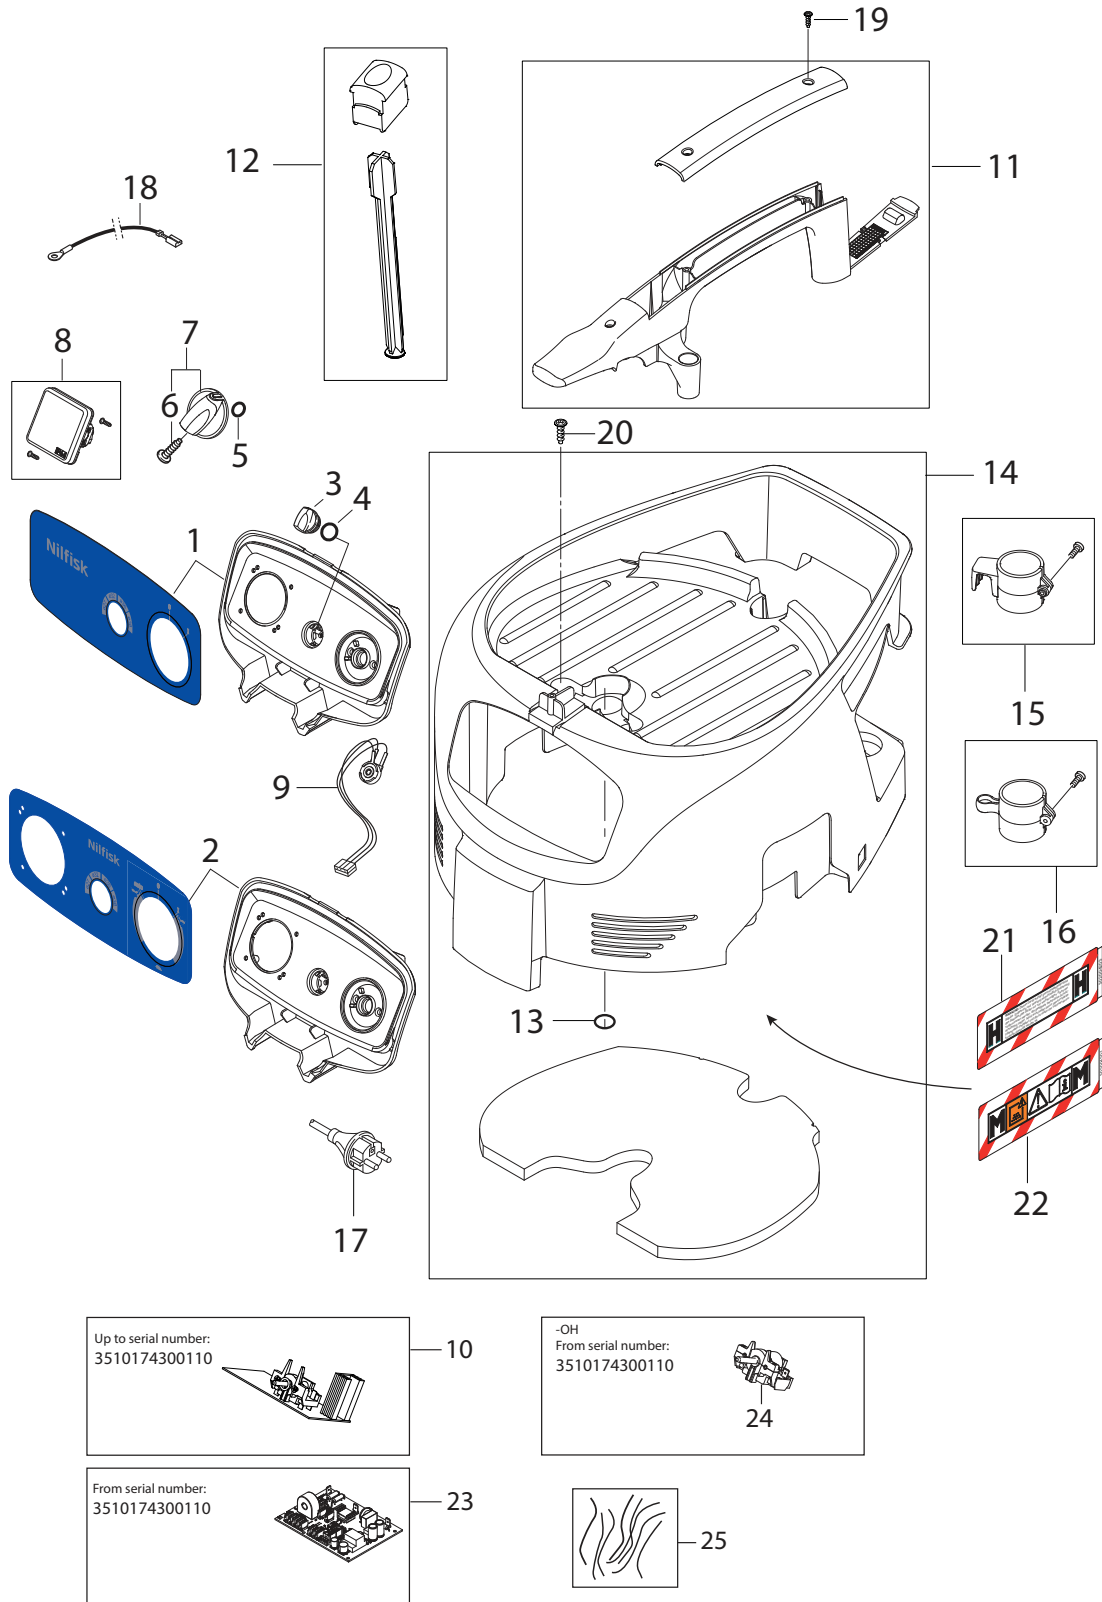

PARTS LIST

2021.01.24

TABLE OF CONTENTS

Cabinet	1
Filtersystem H XC	4
Filtersystem H and M PC	6
Motor XC	8
Motor PC	10
Container ATTIX 30 H/M	12
Container ATTIX 50 H/M	14
Accessories	16
RECOMMENDED SPARE PARTS	18