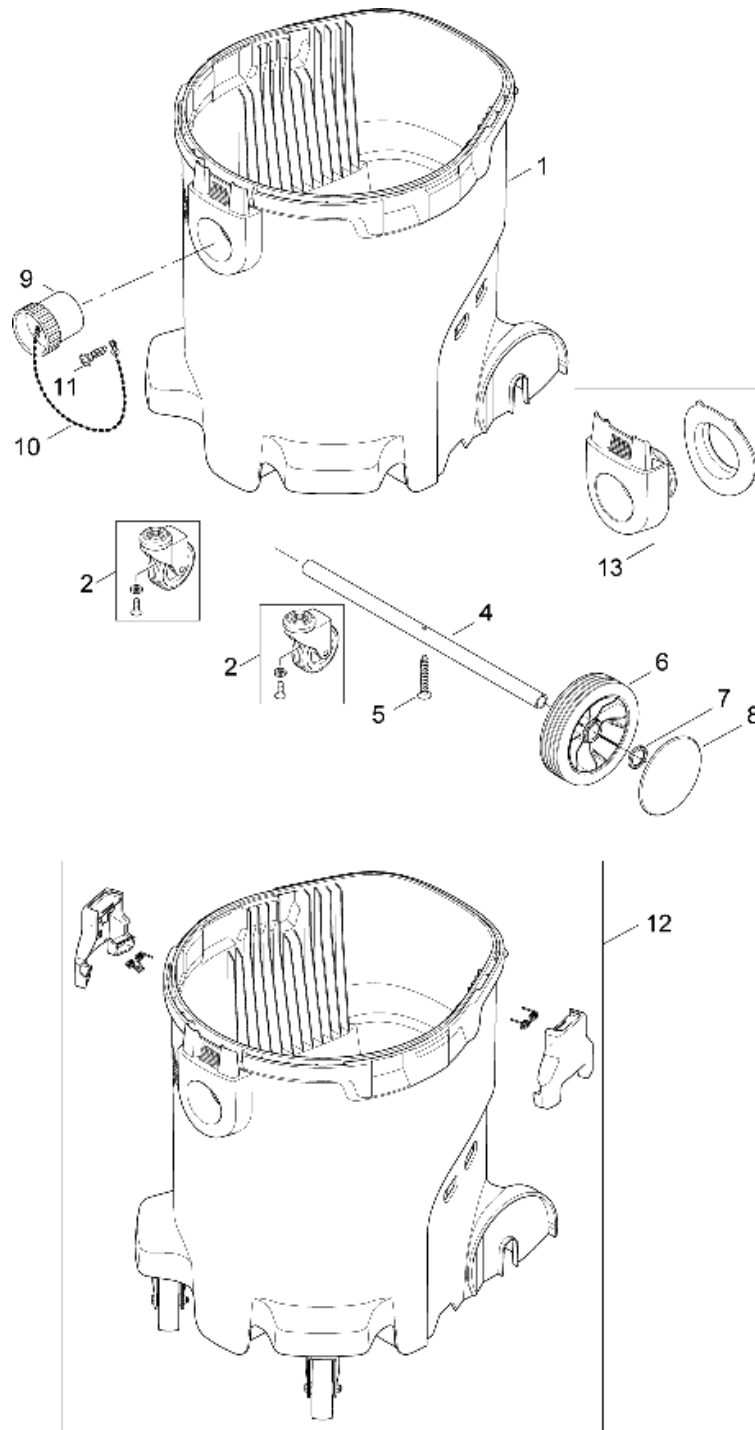

Pos.	Vare-nr	Antal	Beskrivelse	Notes
1	107400305	1	Beholder med fittings	[1]
2	302004059	2	Hjul til beholder	
4	302004022	1	Hjulaksel	
5	107400063	1	Skrue 5X35	
6	302000639	2	Hjul Ø150	
7	47302	2	Låseskive	
8	67050	2	Navkapsel	
9	14775	1	Plastmuffe Ø50	
10	30081	1	BEAD CHAIN 150MM WITH EYES ST/	
11	24738	1	SCREW KA35X 8 WN1411	
12	107400312	1	Container kit	[1]
13	107402742	1	Indgangsstuds, kit	

Part Notes:

[1] - Vac-092 clamp and container

For machines produced before serial number 09110030030 use Container upgrade kit 107400312