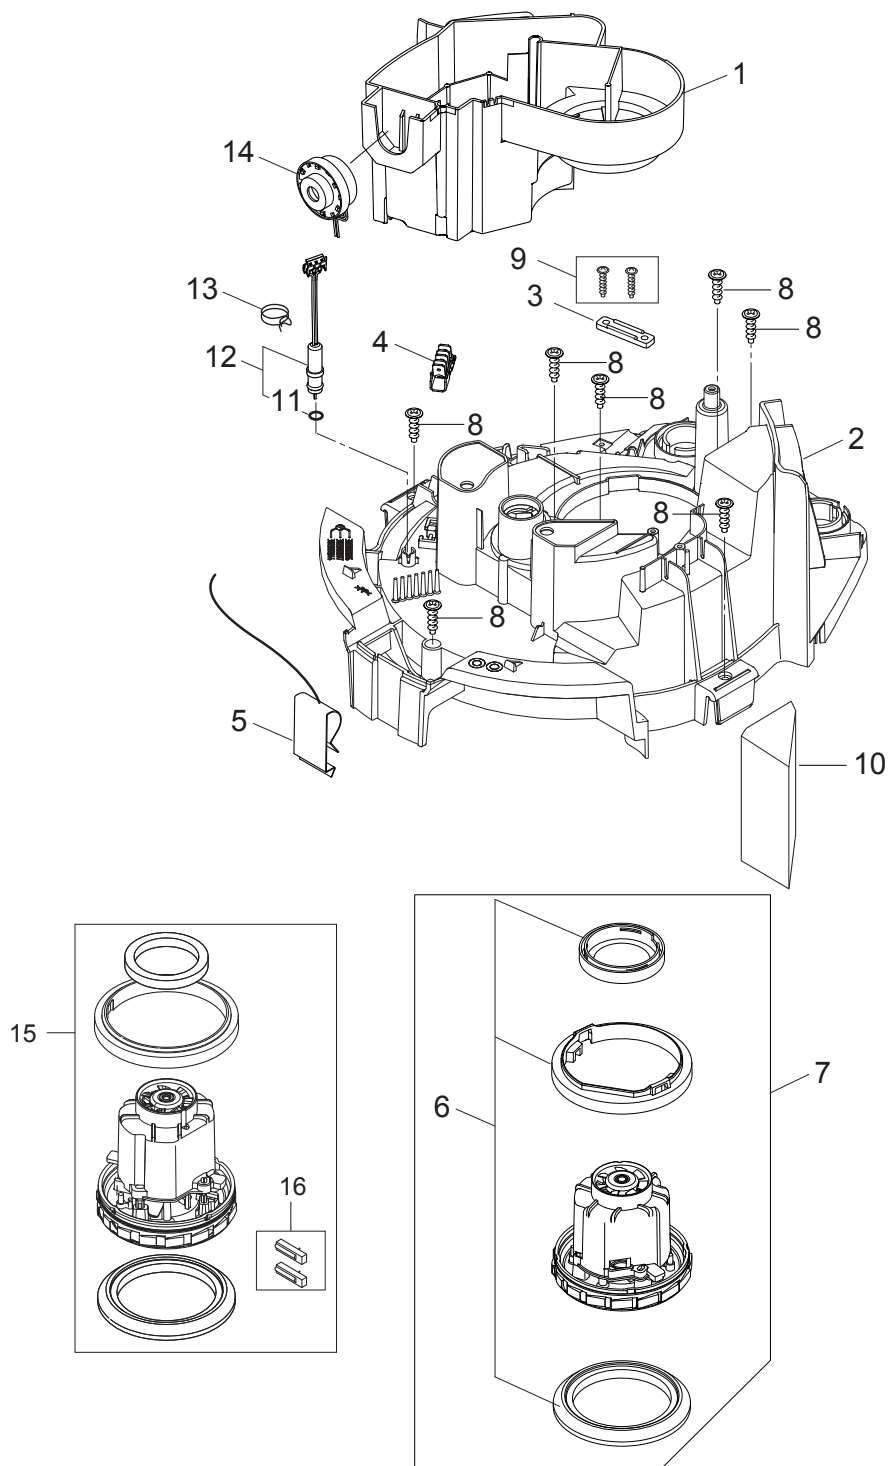

Part Notes:

- [1] - ATTIX 50
- [2] - ATTIX 30

Pos.	Vare-nr	Antal	Beskrivelse	Notes
1	302004010	1	Sound Insulation Front	
2	302004007	1	Monteringsplade	
3	107400056	1	Pakning For Beholder	[1]
3	302004008	1	Pakning	[2]
4	302000460	1	Tætning til filter	
5	302004016	1	Afskærmning	
6	302000658	1	Filterelement H-klasse	[3]
6	302000490	1	Filterelement PET-fleece M-klasse	[4]
7	107400577	1	Filter Support Cage -H-Se T-1	[3]
7	107402646	1	Filter Support Cage	[4]
8	107400301	2	Clamp For Beholder	[5]
9	909100083	1	Fjeder	
10	302000344	1	Klap	
12	107401937	1	PLUG BASE PLATE KIT	[6]
13	302004029	3	Screw 5X18	
14	107400755	1	TEE WRENCH HEXAGON 24MM DIN659	

Part Notes:

- [1] - ATTIX 50
- [2] - ATTIX 30
- [3] - H
- [4] - M
- [5] - * SEE NOTE
- [6] - For machines up to week 35.2011

Pos.	Vare-nr	Antal	Beskrivelse	Notes
1	302004015	1	Airguide	[1]
2	107400287	1	CLAMPINGPLATE XC	
3	302004030	1	STRAP FOR CABLE	
4	302004031	1	DISTRIBUTION STRIP 6-POL 16A	
5	302004023	1	CONTACT SPRING	
6	302003385	1	Paknings-Sæt	
7	302003384	1	Sugemotor 1200W 230V	
8	302004029	7	Screw 5X18	
9	302004032	1	SCREW 3.5X18	
10	302004045	1	Lydisolering	
11	302003319	3	Skru-Sæt	
12	107410697	1	SOLENOID FUSE WIRE 230V AT 0,5A KIT	
13	107400291	1	Magnet 230V	
13	107400292	1	MAGNET 12V FPR 110V MACHINE	
14	107400289	1	SERVO BRACKET	
15	107400290	1	Servo til XC	
16	107400276	1	Servo Wire Xc	
17	107400309	2	HOSE D3X1.5 TURBINE SIDE XC	
18	107400579	1	Piezo Buzzer	
19	107400262	1	WIRE 1X200 YELLOW/GREEN	
20	55416	1	O-RING 4.0x1.5 NBR70	
21	107400489	1	Electronic Flow Sensor Fs 5	
22	107400578	1	HOSE CLAMP D10	
23	107417417	1	MOTOR KIT 1000W 110-120V 50/60HZ	[2]
24	107417399	1	CARBON BRUSH ASSY KIT 2 PCS 110-120V	[2]

Part Notes:

- [1] - During service or repair of vacuum head always change Airguide 302004015 and Cover for air circuit 107401051
 - [2] - 110V 50HZ GB, 120V 60HZ US
- TSB-LI-VACS-2016-001 New Attix 30 and Attix 50 motor