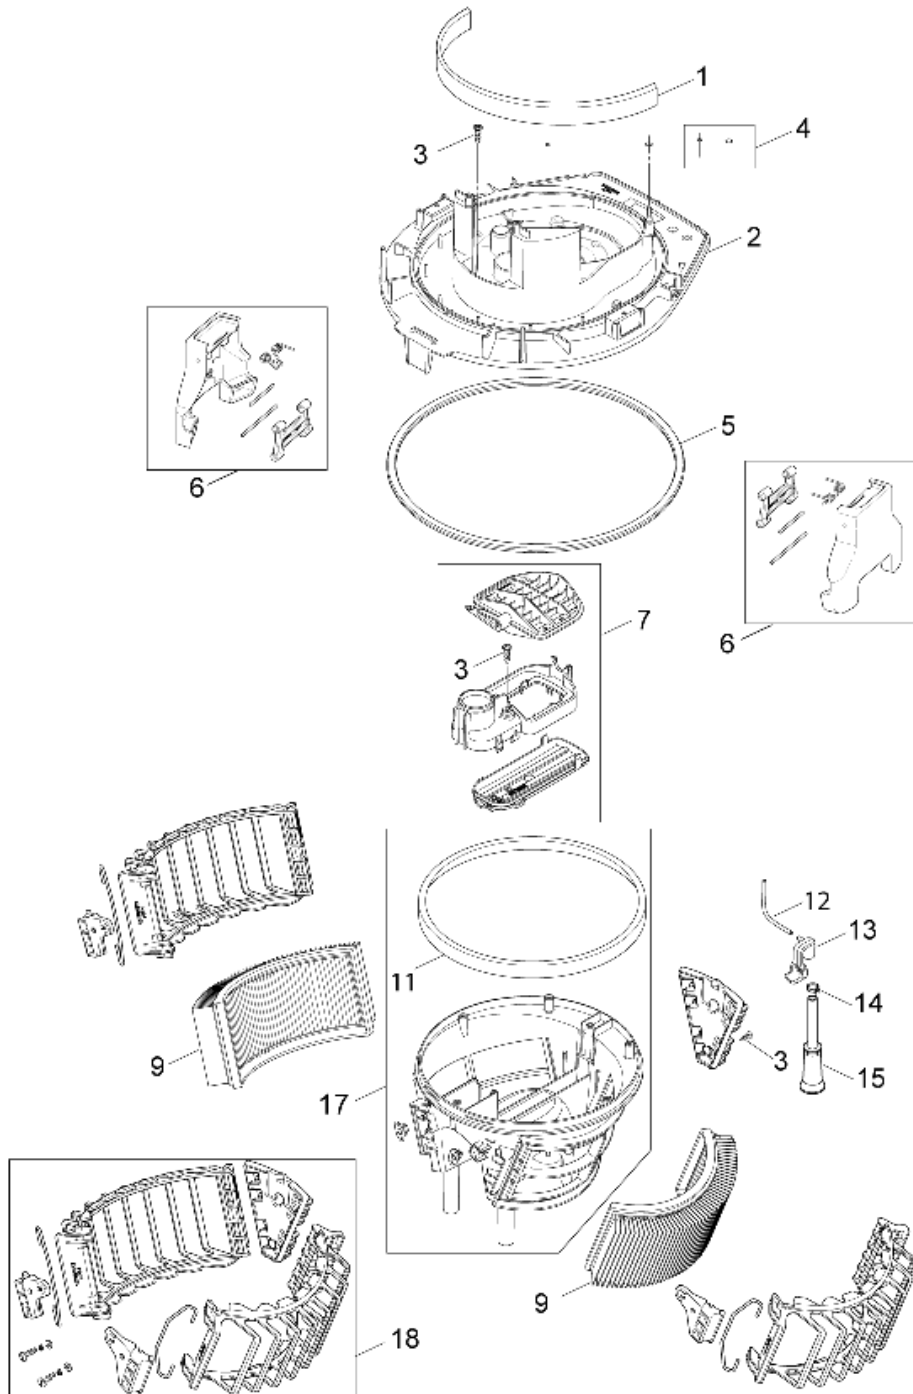

Pos.	Vare-nr	Antal	Beskrivelse	Notes
1	302004010	1	Sound Insulation Front	
2	107400300	1	Spændeplade	
3	302004029	9	Screw 5X18	
4	107400274	1	O-RING XC KIT	
5	107400056	1	Pakning For Beholder	[1]
5	302004008	1	Pakning	[2]
6	107400301	2	Clamp For Beholder	
7	107400277	1	CX FLAP KIT	
9	107400449	2	Kassette-filter H-klasse (2 stk.)	
11	107400283	1	Pakning	
12	107400855	1	HOSE D3X1.5 TURBINE SIDE XC	
13	107400310	1	MOUNT FOR WATERLEVEL CONTROL	
14	107400285	1	BAND CLAMP FITTING	
15	107400303	1	Slange, Ø42 X 155	
17	107400496	1	H-FILTER BRACKET XC KIT-1	
18	107402255	1	Filtermonterings sæt XC	

Part Notes:

- [1] - ATTIX 50
- [2] - ATTIX 30