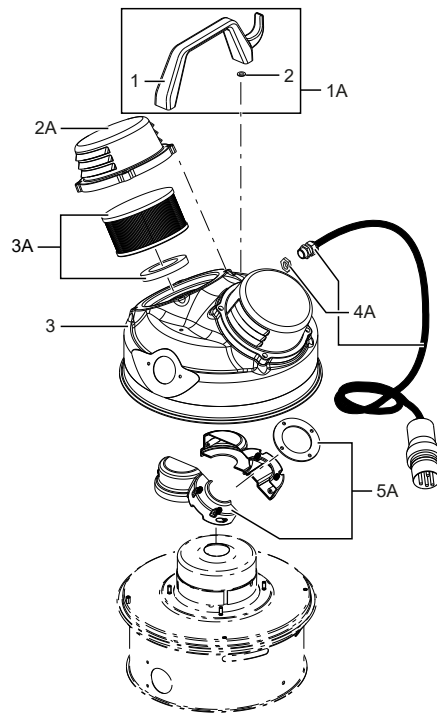

Part Notes:

[1] - Old IVAC production products

Pos.	Vare-nr	Antal	Beskrivelse	Notes
1	4081801688	1	MANIGLIA MOD.VHS01XManiglia	
2	4084001593	2	ANELLO O-RING 8 X 1 VMQ ROSSOO-ring	
3	4081601421	1	COVER COMPLETA MOD.VHS011Top Cover	
1A	4089101173	1	HANDLE KIT VHS01X ATEX	
2A	4089101174	2	FILTER COVER KIT VHS011Filter Cover kit	
3A	4089101175	2	COOLING FILTER KIT VHS01Cooling filter kit	
4A	4089100820	1	KIT CABLE POWER MOD VHS110 V230Power cord Kit	
4A	4089101028	1	KIT POWER CABLE MOD VHS110 V110UK power cord Kit	
5A	4089100824	1	KIT CONVEYER AIR HEAD MOD.VHS110Conveyor kit	[1]

Part Notes:

[1] - CONTACT PM IN ZOCCA

Pos.	Vare-nr	Antal	Beskrivelse	Notes
1	4083901742	1	MAIN SWITCH 16A 2P REAR BOX ATEX II2GDMain switch	
2	4081601440	1	PANNELLO PER INTERRUUTT. ATEX MOD.VHS01XFront panel for switch	
3	4084001289	1	OR NBR 70 19X20-ring 19x2	
4	Z8 40231	1	RING NUT 1/2 ZINC PLATEDRing Nut 1/2	
5	4081601439	1	SUPPORTO INTERRUETTORE ATEX MOD.VHS01XPanel for switch	
6	4081701209	1	GUARNIZIONE SILIC. INTERRUETTORE VHS110Main switch seal	
7	4084001360	1	VUOTOMETRO PER TESTATA VHS120Vacuum gauge	
7	Z8 40400	1	VAC. GAUGE X HEAD COMP. W.BRACKET+NUTS110V Vacuum gauge	
8	4084001591	2	ANELLO O-RING 4 X 1 VMQ ROSSOO-ring 4x1	
8	4084001592	1	ANELLO O-RING 10 X 1 VMQ ROSSOO-ring 10x1	
8	4084001594	1	ANELLO O-RING 34,65 X 1,78 VMQ ROSSOO-ring 34,65x1,78	
9	4081601441	1	SUPPORTO VUOTOMETRO MOD.VHS01XVacuum gauge holder	
10	4084001294	2	QUICK CONNECTION STRAIGHT JOINT D4 1/8 FConnection 1/8 F	
11	4084001295	3	HIGH TEMPERATURE PTFE PIPE 2X4D4 pipe	
1A	4089101176	1	MAIN SWITCH KIT VHS011 Z22	
2A	4089101177	1	VACUUM GAUGE KIT VHS01X Z22	