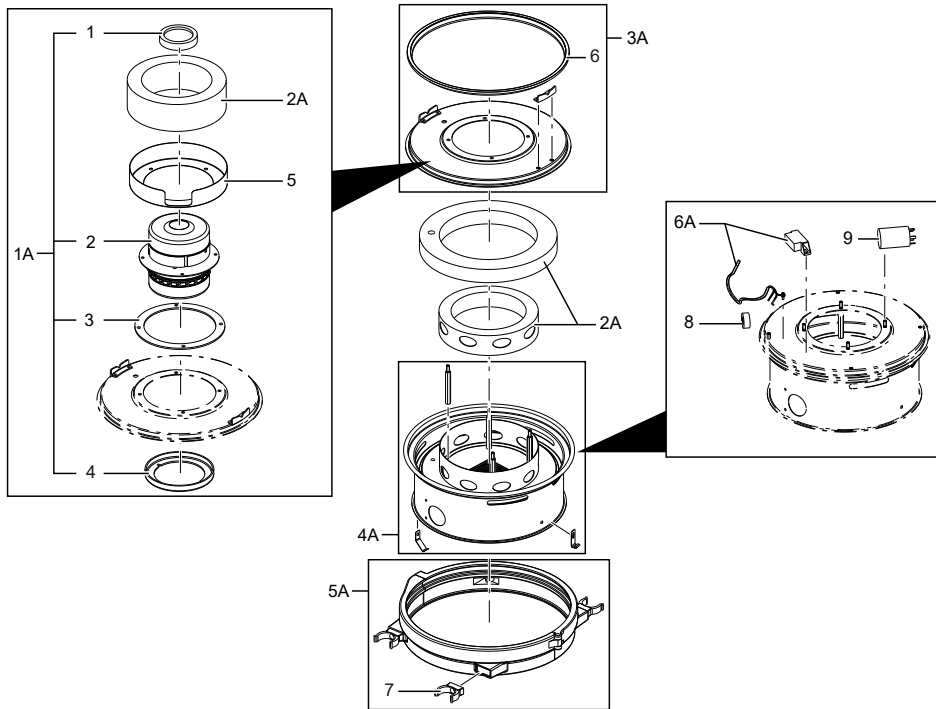

Pos.	Vare-nr	Antal	Beskrivelse	Notes
1	80555600	1	SEAL FOR EXHAUST FILTER SILICONE AUTOCLMotor head gasket	[1]
2	4085300449	1	MOTORE BRUSHLESS KW1,1 230/110V+KIT CAVIMotor	
3	4081701873	1	GUARNIZIONE MOTORE D.174 MOD.VHS01XGasket	
4	Z8 17325	1	Gummipakning f. motorMotor Gasket	
5	4081601466	1	DISCO SUPPORTO FONOASSORBENTE MOD.VHS01XSoundproof support disk	
6	80554900	2	SEAL FOR HOLDER SILICONE AUTOCLAVABLED280 seal	
7	4081601444	4	FIXING COLLAR ACCESSORIES D40 M.VHS011Accessories holder	
8	4083902122	1	NUCLEO FERRITE PER CAVO MOD.VHS01X ATEXFerrite	
9	4083902121	1	FILTRO ANTIDISTURBO 16A MOD. VHS01X ATEXFilter interference	
1A	4089101169	1	MOTOR KIT VHS01X ATEX	
2A	4081701864	1	KIT FONOASS. TESTATA MOD.VHS01X ATEXSoundproofing Kit	
3A	4089101168	1	MOTOR HOLDER KIT VHS01X	
4A	4089101170	1	MOTOR SUPPORT KIT VHS011	
5A	4089101171	1	CLOSURE RING KIT + COLLARS VHS01X	
6A	4089101172	1	CABLE KITS VHS01X Z22 230V	

Part Notes:

[1] - Old IVAC production products