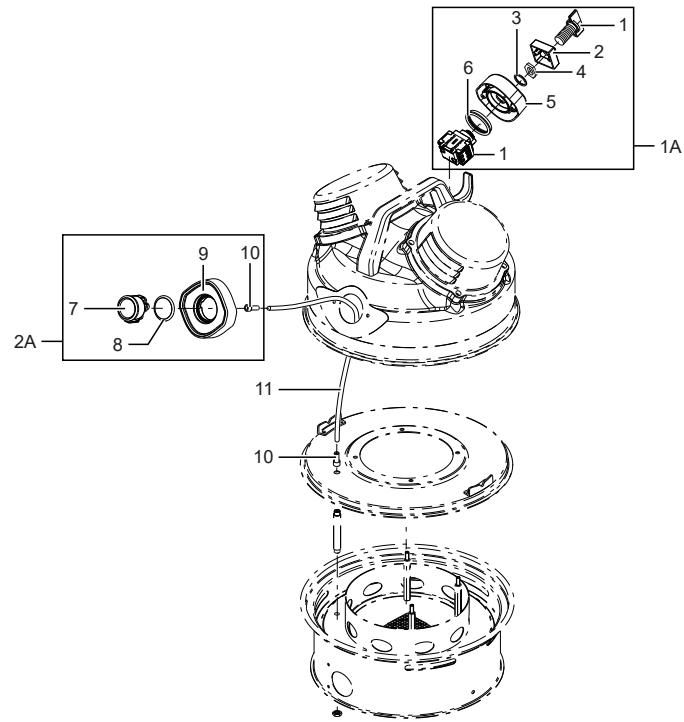

Part Notes:

[1] - Old IVAC production products

Pos.	Vare-nr	Antal	Beskrivelse	Notes
1	4081801688	1	MANIGLIA MOD.VHS01XManiglia	
2	4084001593	2	ANELLO O-RING 8 X 1 VMQ ROSSOO-ring	
3	4081601421	1	COVER COMPLETA MOD.VHS011Top Cover	
1A	4089101173	1	HANDLE KIT VHS01X ATEX	
2A	4089101174	2	FILTER COVER KIT VHS011Filter Cover kit	
3A	4089101175	2	COOLING FILTER KIT VHS01Cooling filter kit	
4A	4089100820	1	KIT CABLE POWER MOD VHS110 V230Power cord Kit	
4A	4089101028	1	KIT POWER CABLE MOD VHS110 V110UK power cord Kit	
5A	4089100824	1	KIT CONVEYER AIR HEAD MOD.VHS110Conveyor kit	[1]

Part Notes:

[1] - CONTACT PM IN ZOCCA

Pos.	Vare-nr	Antal	Beskrivelse	Notes
1	4083901742	1	MAIN SWITCH 16A 2P REAR BOX ATEX II2GDMain switch	
2	4081601440	1	PANNELLO PER INTERRUUTT. ATEX MOD.VHS01XFront panel for switch	
3	4084001289	1	OR NBR 70 19X20-ring 19x2	
4	Z8 40231	1	RING NUT 1/2 ZINC PLATEDRing Nut 1/2	
5	4081601439	1	SUPPORTO INTERRUETTORE ATEX MOD.VHS01XPanel for switch	
6	4081701209	1	GUARNIZIONE SILIC. INTERRUETTORE VHS110Main switch seal	
7	4084001360	1	VUOTOMETRO PER TESTATA VHS120Vacuum gauge	
7	Z8 40400	1	VAC. GAUGE X HEAD COMP. W.BRACKET+NUTS110V Vacuum gauge	
8	4084001591	2	ANELLO O-RING 4 X 1 VMQ ROSSOO-ring 4x1	
8	4084001592	1	ANELLO O-RING 10 X 1 VMQ ROSSOO-ring 10x1	
8	4084001594	1	ANELLO O-RING 34,65 X 1,78 VMQ ROSSOO-ring 34,65x1,78	
9	4081601441	1	SUPPORTO VUOTOMETRO MOD.VHS01XVacuum gauge holder	
10	4084001294	2	QUICK CONNECTION STRAIGHT JOINT D4 1/8 FConnection 1/8 F	
11	4084001295	3	HIGH TEMPERATURE PTFE PIPE 2X4D4 pipe	
1A	4089101176	1	MAIN SWITCH KIT VHS011 Z22	
2A	4089101177	1	VACUUM GAUGE KIT VHS01X Z22	