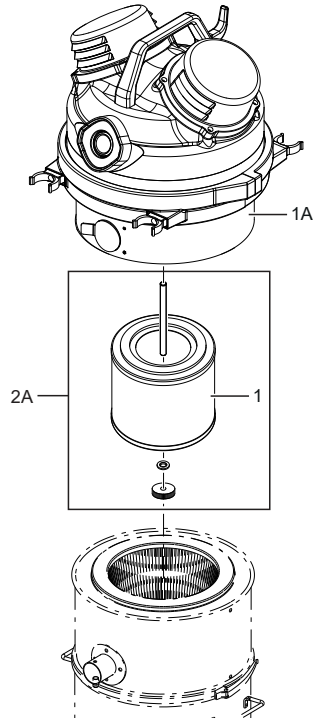

PARTS LIST

2024.12.09

www.nilfisk-cfm.com

TABLE OF CONTENTS

TROLLEY	1
CONTAINER.....	3
AU FILTER.....	5
SUCTION UNIT.....	7
SUCTION UNIT 2.....	9
SUCTION UNIT 3.....	11
SUCTION UNIT 4.....	13

Pos.	Vare-nr	Antal	Beskrivelse	Notes
1	4081701637	4	WHEELS BUMPER MOD.VHS01XFoot Cover	
2	4081801698	2	PIASTRA MESSA A TERRA CARRELLO M.VHS011Grounding trolley	
1A	4083601114	1	TROLLEY COMPLETE MOD.VHS011	
2A	4089101161	2	ANT.PIVOTING WHEEL+BRAKE KIT D60 M.VHS01D60 Wheel Kit with Brake	
3A	4089101160	1	TROLLEY KIT +FRICTION TAPE VHS011	
4A	4089101162	2	ANT.PIVOTING WHEEL KIT D60 MOD.VHS01D60 Wheel Kit	

Pos.	Vare-nr	Antal	Beskrivelse	Notes
1	4081801694	2	BAND LOCK D.320 MOD.VHS01XBand lock	
2	80554900	2	SEAL FOR HOLDER SILICONE AUTOCLAVABLED280 seal	
3	4081701855	1	CONICAL CART. FILTER D200X160 MC ANTIST.Primary Filter Cat. M	
3	4081701856	1	CONICAL CART.FILT.D200X160 MC ANT.PTFEPrimary Filter Cat. M PTFE	
4	4083101965	1	LATERALE D.320 MOD.VHS011Filter Chamber	
5	4083901372	1	FAIRLEAD D6 WITHOUT RUBBER WITH D8 LOCHPlate for grounding	
6	4081801697	1	PIASTRA MESSA A TERRA MOD.VHS01XPlate for grounding	
7	4081200678	1	DEFLETTORE D40 INOX AISI 304 deflector	
8	Z8 17004	1	INLET SEAL D40D40 inlet seal	
9	4083200910	1	BOCCHETTONE LAMIERA ATEX D40 COMPL.Inlet D40	
10	4083001089	1	CONTAINER D.320 15L SS MOD. VHS011L15 container	
1A	4089101163	1	CARTRIDGE FILTER KIT MC VHS011	
1A	4089101164	1	CARTRIDGE FILTER KIT MC PTFE VHS011	
2A	4089101166	1	FILTER CHAMBER KIT VHS011	
3A	4089101165	1	COMPLETE INLET KIT EXA D40 VHS011 EXA	
4A	4089101167	1	LABELS KIT VHS011	