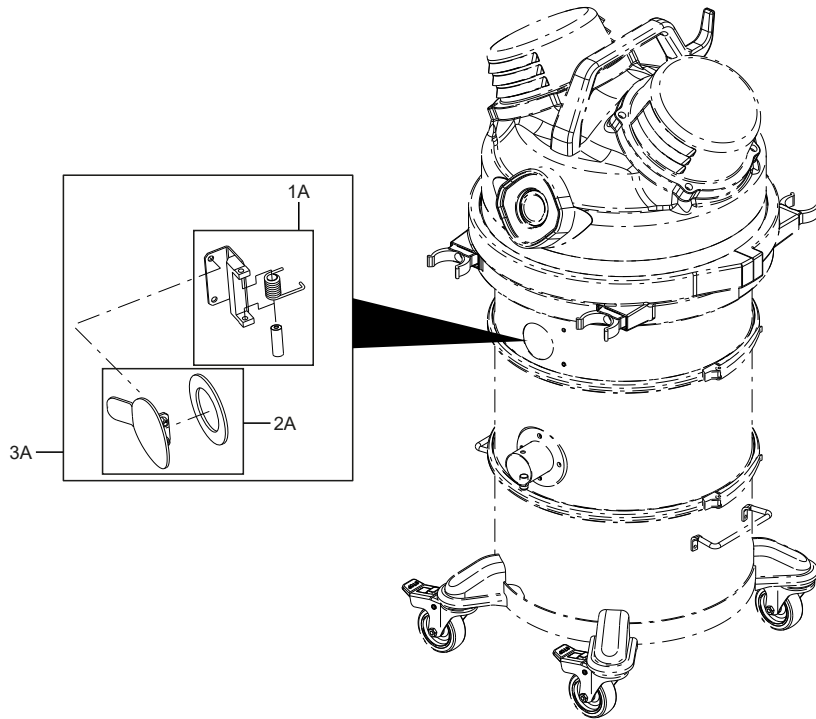

Part Notes:

[1] - Old IVAC production products

Pos.	Vare-nr	Antal	Beskrivelse	Notes
1	4081801688	1	MANIGLIA MOD.VHS01XManiglia	
2	4084001593	2	ANELLO O-RING 8 X 1 VMQ ROSSOO-ring	
3	4081601421	1	COVER COMPLETA MOD.VHS011Top Cover	
1A	4089101173	1	HANDLE KIT VHS01X ATEX	
2A	4089101174	2	FILTER COVER KIT VHS011Filter Cover kit	
3A	4089101175	2	COOLING FILTER KIT VHS01Cooling filter kit	
4A	4089100820	1	KIT CABLE POWER MOD VHS110 V230Power cord Kit	
4A	4089101028	1	KIT POWER CABLE MOD VHS110 V110UK power cord Kit	
5A	4089100824	1	KIT CONVEYER AIR HEAD MOD.VHS110Conveyor kit	[1]

Part Notes:

[1] - CONTACT PM IN ZOCCA

Pos.	Vare-nr	Antal	Beskrivelse	Notes
1	4083901742	1	MAIN SWITCH 16A 2P REAR BOX ATEX II2GDMain switch	
2	4081601440	1	PANNELLO PER INTERRUUTT. ATEX MOD.VHS01XFront panel for switch	
3	4084001289	1	OR NBR 70 19X20-ring 19x2	
4	Z8 40231	1	RING NUT 1/2 ZINC PLATEDRing Nut 1/2	
5	4081601439	1	SUPPORTO INTERRUETTORE ATEX MOD.VHS01XPanel for switch	
6	4081701209	1	GUARNIZIONE SILIC. INTERRUETTORE VHS110Main switch seal	
7	4084001360	1	VUOTOMETRO PER TESTATA VHS120Vacuum gauge	
7	Z8 40400	1	VAC. GAUGE X HEAD COMP. W.BRACKET+NUTS110V Vacuum gauge	
8	4084001591	2	ANELLO O-RING 4 X 1 VMQ ROSSOO-ring 4x1	
8	4084001592	1	ANELLO O-RING 10 X 1 VMQ ROSSOO-ring 10x1	
8	4084001594	1	ANELLO O-RING 34,65 X 1,78 VMQ ROSSOO-ring 34,65x1,78	
9	4081601441	1	SUPPORTO VUOTOMETRO MOD.VHS01XVacuum gauge holder	
10	4084001294	2	QUICK CONNECTION STRAIGHT JOINT D4 1/8 FConnection 1/8 F	
11	4084001295	3	HIGH TEMPERATURE PTFE PIPE 2X4D4 pipe	
1A	4089101176	1	MAIN SWITCH KIT VHS011 Z22	
2A	4089101177	1	VACUUM GAUGE KIT VHS01X Z22	