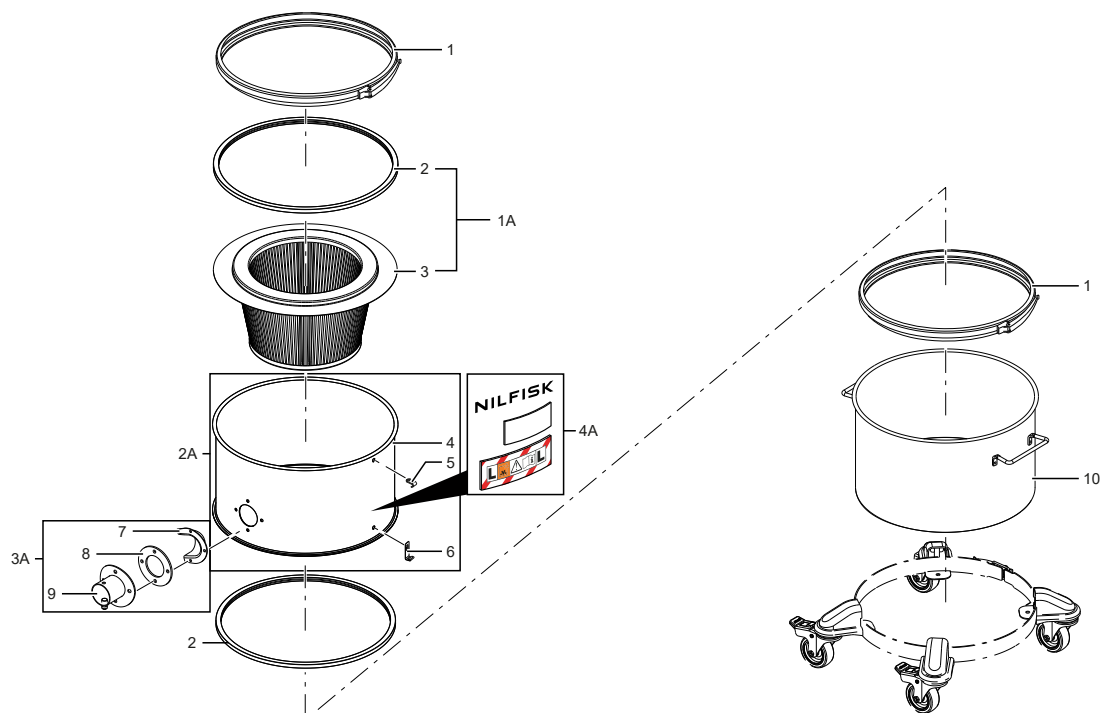

PARTS LIST

2024.12.09

www.nilfisk-cfm.com

TABLE OF CONTENTS

TROLLEY	1
CONTAINER.....	3
AU FILTER.....	5
SUCTION UNIT.....	7
SUCTION UNIT 2.....	9
SUCTION UNIT 3.....	11
SUCTION UNIT 4.....	13

Pos.	Vare-nr	Antal	Beskrivelse	Notes
1	4081701637	4	WHEELS BUMPER MOD.VHS01XFoot Cover	
2	4081801698	2	PIASTRA MESSA A TERRA CARRELLO M.VHS011Grounding trolley	
1A	4083601114	1	TROLLEY COMPLETE MOD.VHS011	
2A	4089101161	2	ANT.PIVOTING WHEEL+BRAKE KIT D60 M.VHS01D60 Wheel Kit with Brake	
3A	4089101160	1	TROLLEY KIT +FRICTION TAPE VHS011	
4A	4089101162	2	ANT.PIVOTING WHEEL KIT D60 MOD.VHS01D60 Wheel Kit	

Pos.	Vare-nr	Antal	Beskrivelse	Notes
1	4081801694	2	BAND LOCK D.320 MOD.VHS01XBand lock	
2	80554900	2	SEAL FOR HOLDER SILICONE AUTOCLAVABLED280 seal	
3	4081701855	1	CONICAL CART. FILTER D200X160 MC ANTIST.Primary Filter Cat. M	
3	4081701856	1	CONICAL CART.FILT.D200X160 MC ANT.PTFEPrimary Filter Cat. M PTFE	
4	4083101965	1	LATERALE D.320 MOD.VHS011Filter Chamber	
5	4083901372	1	FAIRLEAD D6 WITHOUT RUBBER WITH D8 LOCHPlate for grounding	
6	4081801697	1	PIASTRA MESSA A TERRA MOD.VHS01XPlate for grounding	
7	4081200678	1	DEFLETTORE D40 INOX AISI 304 deflector	
8	Z8 17004	1	INLET SEAL D40D40 inlet seal	
9	4083200910	1	BOCCHETTONE LAMIERA ATEX D40 COMPL.Inlet D40	
10	4083001089	1	CONTAINER D.320 15L SS MOD. VHS011L15 container	
1A	4089101163	1	CARTRIDGE FILTER KIT MC VHS011	
1A	4089101164	1	CARTRIDGE FILTER KIT MC PTFE VHS011	
2A	4089101166	1	FILTER CHAMBER KIT VHS011	
3A	4089101165	1	COMPLETE INLET KIT EXA D40 VHS011 EXA	
4A	4089101167	1	LABELS KIT VHS011	