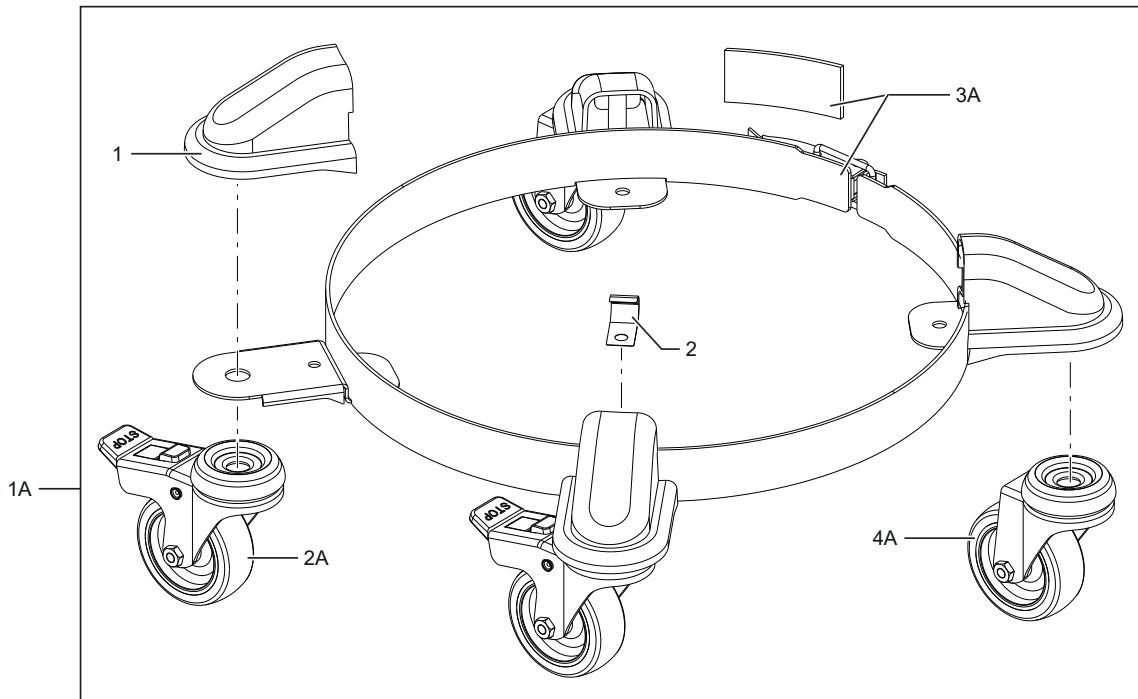

PARTS LIST

2024.12.09

www.nilfisk-cfm.com

TABLE OF CONTENTS

TROLLEY	1
CONTAINER.....	3
AU FILTER.....	5
SUCTION UNIT.....	7
SUCTION UNIT 2.....	9
SUCTION UNIT 3.....	11
SUCTION UNIT 4.....	13

Pos.	Vare-nr	Antal	Beskrivelse	Notes
1	4081701637	4	WHEELS BUMPER MOD.VHS01XFoot Cover	
2	4081801698	2	PIASTRA MESSA A TERRA CARRELLO M.VHS011Grounding trolley	
1A	4083601114	1	TROLLEY COMPLETE MOD.VHS011	
2A	4089101161	2	ANT.PIVOTING WHEEL+BRAKE KIT D60 M.VHS01D60 Wheel Kit with Brake	
3A	4089101160	1	TROLLEY KIT +FRICTION TAPE VHS011	
4A	4089101162	2	ANT.PIVOTING WHEEL KIT D60 MOD.VHS01D60 Wheel Kit	

Pos.	Vare-nr	Antal	Beskrivelse	Notes
1	4081801694	2	BAND LOCK D.320 MOD.VHS01XBand lock	
2	80554900	2	SEAL FOR HOLDER SILICONE AUTOCLAVABLED280 seal	
3	4081701855	1	CONICAL CART. FILTER D200X160 MC ANTIST.Primary Filter Cat. M	
3	4081701856	1	CONICAL CART.FILT.D200X160 MC ANT.PTFEPrimary Filter Cat. M PTFE	
4	4083101965	1	LATERALE D.320 MOD.VHS011Filter Chamber	
5	4083901372	1	FAIRLEAD D6 WITHOUT RUBBER WITH D8 LOCHPlate for grounding	
6	4081801697	1	PIASTRA MESSA A TERRA MOD.VHS01XPlate for grounding	
7	4081200678	1	DEFLETTORE D40 INOX AISI 304 deflector	
8	Z8 17004	1	INLET SEAL D40D40 inlet seal	
9	4083200910	1	BOCCHETTONE LAMIERA ATEX D40 COMPL.Inlet D40	
10	4083001089	1	CONTAINER D.320 15L SS MOD. VHS011L15 container	
1A	4089101163	1	CARTRIDGE FILTER KIT MC VHS011	
1A	4089101164	1	CARTRIDGE FILTER KIT MC PTFE VHS011	
2A	4089101166	1	FILTER CHAMBER KIT VHS011	
3A	4089101165	1	COMPLETE INLET KIT EXA D40 VHS011 EXA	
4A	4089101167	1	LABELS KIT VHS011	