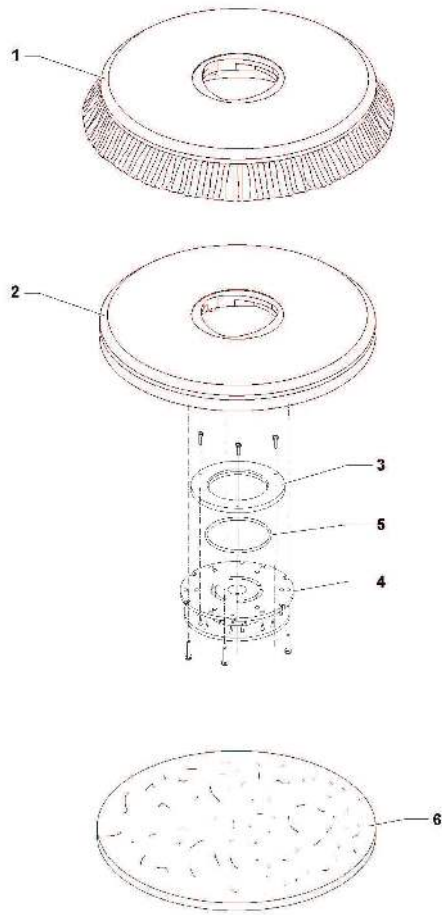

Pos.	Vare-nr	Antal	Beskrivelse	Notes
K1	9100000087	1	CLUTCH KIT	
12		2	CLUTCH SUPPORT	
13		2	CLUTCH	
K2	9100000088	1	HARDWARE BRUSH DECK KIT	
2		2	SCREW FLAT SOCKET HEAD M8X20.0	
3		2	NUT HEX THIN M6	
4		2	SCREW CARRIAGE M6x25	
5		2	WASHER FLAT XL 6.6X24.0X2.0	
6		1	NUT HEX NYL LOC THIN M10	
7		4	THREAD ROLLING SCR 5x16	
8		2	PIN D.8	
17		2	WASHER 15	
1	9100000559	2	WHEEL D.51 GREY PKD	
9	9099163000	1	Castor Hjul D42CASTOR WHEEL ø42	
10	9099712000	1	DECK BRUSH 350MM/14COVER BRUSH DECK	
11	9099713000	1	FLANGE CENTRAL	
14	9100002162	1	COUNTERWEIGHT PKD	
15	9099720000	3	SPRING TRACTIONSPRING TRACTION	
16	9100001816	1	WHEEL BUMPER D.100 PLASTIC 2 PCS SET