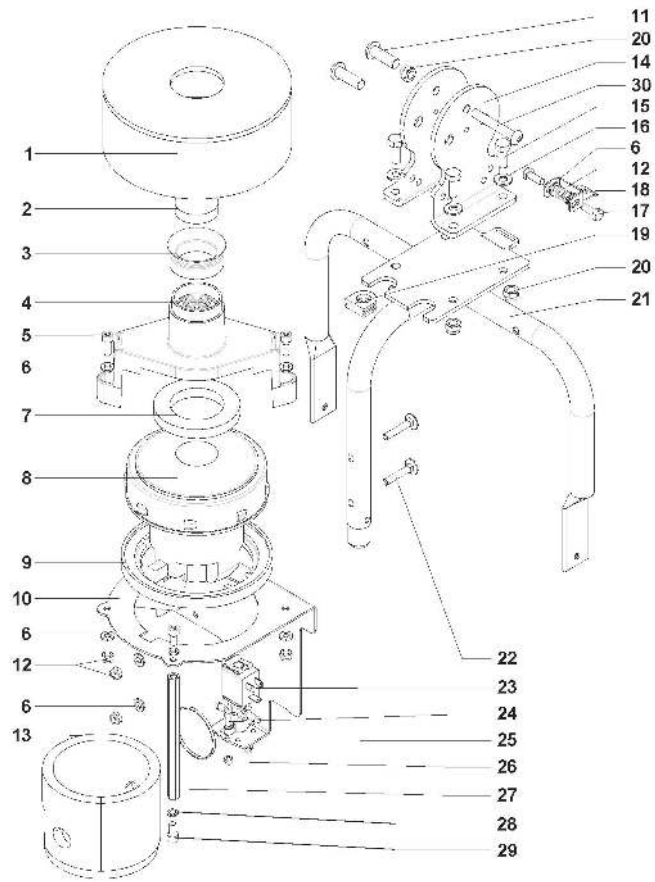

Pos.	Vare-nr	Antal	Beskrivelse	Notes
[K1]	910000084	1	HARDWARE HANDLE BAR SUPPORT KITHARDWARE HANDLE BAR SUPP. KIT	
5	-	2	SCRUBTEC 8/BOOST 8SCREW SOC. HD M6X16	
6	-	8	SCRUBTEC 8/BOOST 8WASHER M6 UNI6592 SS	
11	-	2	SCRUBTEC 8/BOOST 8SCREW BUTTON SOC M 10X25 SS	
12	-	6	SCRUBTEC 8/BOOST 8NUT SELF L. M6 UNI7474 SS	
15	-	4	SCRUBTEC 8/BOOST 8SCREW M8X20 UNI5739 SS	
16	-	4	SCRUBTEC 8/BOOST 8WASHER M8 UNI6592 SS	
17	-	2	SCRUBTEC 8/BOOST 8SCREW HEX THD TO HD M6x16 SS	
19	-	1	SCRUBTEC 8/BOOST 8GROMMET	
20	-	5	SCRUBTEC 8/BOOST 8NUT SELFLOCKING LOW M8 UN	
22	-	2	SCRUBTEC 8/BOOST 8SCREW CARRIAGE M6x35	
24	-	2	SCRUBTEC 8/BOOST 8SCREW M4X16 UNI5931 SS	
25	-	4	SCRUBTEC 8/BOOST 8CLAMP	
26	-	2	SCRUBTEC 8/BOOST 8NUT SELF L. M4 UNI7474 SS	
28	-	3	SCRUBTEC 8/BOOST 8WASHER EXT. SHPRF Ø 6 SS	
29	-	2	SCRUBTEC 8/BOOST 8SCREW M6X12 UNI5931 SS	
30	-	1	SCRUBTEC 8/BOOST 8SCREW BUTTON SOC M8X55	
1	9098656000	1	Støjdæmpning	
2	9100001278	1	FILTER VACUUM MOTOR PKD	
3	9100001958	1	GASKET PKD	
4	9098483000	1	Cover til sugemotor	
7	9098327000	1	Pakning til sugemotor	
8	55942281	1	VACUUM MOTOR 24V	
9	9098554000	1	GASKET VACUUM MOTOR	
10	55942269	1	SUPPORT VACUUM MOTOR	
13	9098925000	1	CASING LOWER VACUUM MOTOR	
14	9098185000	2	BRACKET HANDLE	
18	9098482000	1	BRACKET PLUNGER BLOCK	
21	55942285	1	SUPPORT HANDLE	
23	9098112000	1	Magnetventil 12V	
23	9100000475	1	SOLENOID VALVE 12V PKD	
27	9098559000	1	SPACER SUPPORT VACUUM MOTORSPACER SUPPORT VACUUM MOTOR	
[0]	L08603885	1	CONNECTOR TYPE DIN 46340