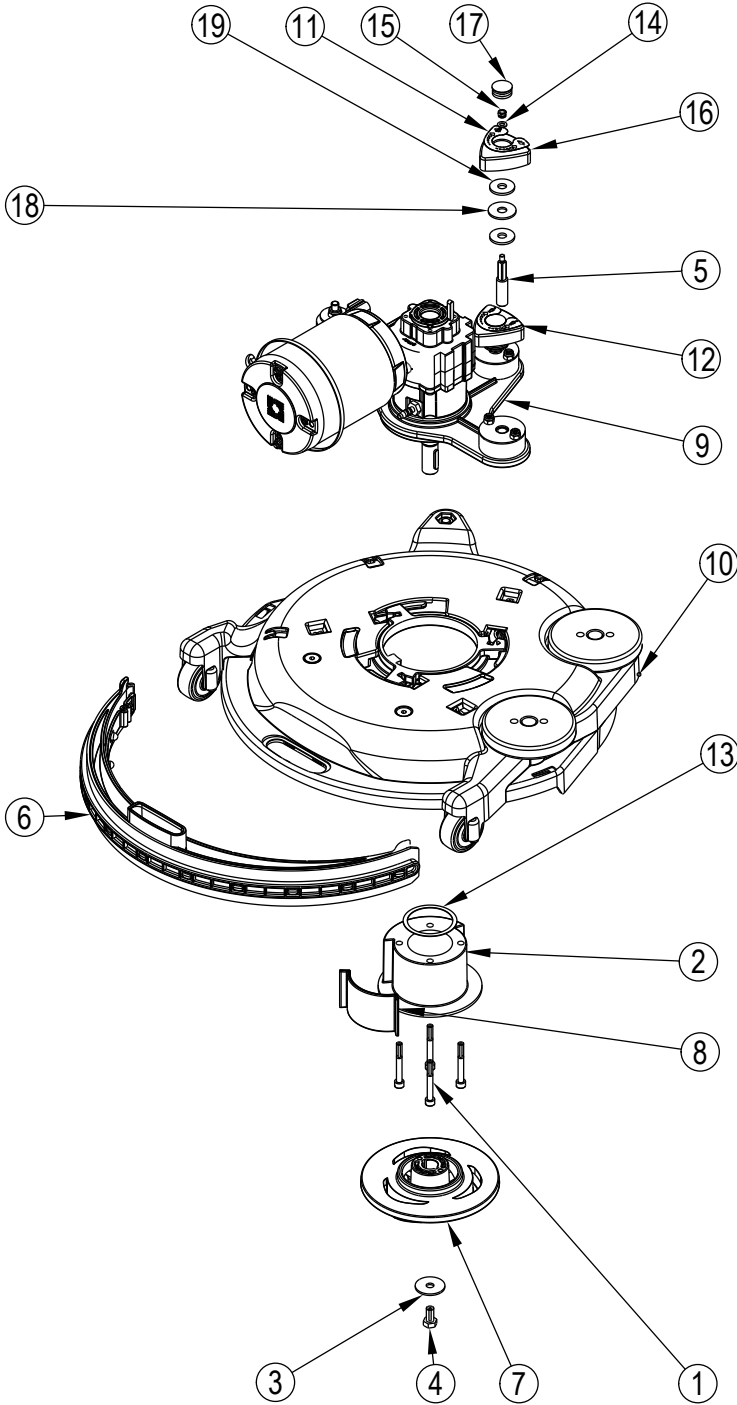

Pos.	Vare-nr	Antal	Beskrivelse	Notes
K1	9098992000	1	Pipes KitHOSES KIT	
K1	9100000476	1	HOSES SOLENOID VALVE 12V KIT	
1		1	REDUCTION WATER	
10		1	FITTING	
18		1	CLAMP	
22		1	HOSE D.12 L=500 MM	
26		1	HOSE D. 12	
27		1	PIPE 6X11	
[K2]	9100000083	1	HARDWARE CHASSIS KITHARDWARE FRAME KIT	
2		2	WASHER FLAT XL 6.6X24.0X2.0	
3		2	SCREW PAN PHIL THD FORM PU 3.9X9.5	
4		3	NUT SELF L. M6 UNI7474 SS	
5		2	PLUG BLACK CLICK d.38.1	
6		2	WASHER 6X18 UNI6592	
7		2	SCREW M6X20 UNI5731	
8		3	WASHER	
15	55942270	1	POWER CORD 1M AC250V EU	
9		4	SCREW SOC. HD M5X30	
11		2	WASHER EXT. SHPRF Ø 4 SS	
12		2	SCREW	
14		2	WASHER SPLIT LOCK d.6	
21		2	SCREW THREAD ROLLING 5x16	
23		2	SCREW HEX THD TO HD M6x16	
24		2	WASHER 12.5X34X3 NYLON	
28		1	CLAMP 290X4.8	
29		4	WASHER FLAT XL 5.5X15.0X1.6 SS	
K3	55942268	1	BRACKET CHARGER KITBRACKET FOR CHARGER KIT	
32		4	NUT LOCK HEX M4 LOW SS ISO10511	
33		4	WASHER PLAIN M4X9 SS ISO7089	
34		4	SCREW M4X16 CAP HD HEX SOCK SS ISO4762	
30		1	BRACKET FOR CHARGER	
13	9099732000	2	Hjul Ø214mm grå/sortWHEEL Ø214	
16	9100001958	1	GASKET PKD	
17	146 3054 000	1	Bælte til fastgørelse af batteri	
19	9099719000	1	SUPPORT FOR GASKET	
20	9100000514	1	VALVE WATER COMPLETE PKDVALVE WATER COMPLETE SIP	
25	9099352000	1	PIN D.12PIN WHEEL	
31	55942244	1	CHARGER RQ350 24V	

Pos.	Vare-nr	Antal	Beskrivelse	Notes
56	80398A	2	SCREW M5X35 SS HEAD PHILLIPSSCREW M5x35 SS HEAD PHILLIP	
57	VV13609	1	NUT M4NUT LOCK M6 SS HEX	
58	80407A	4	SCREW M5X25 SS FLAT HEAD PHILLIPSSCREW M5X25 SS FLAT HEAD PH	