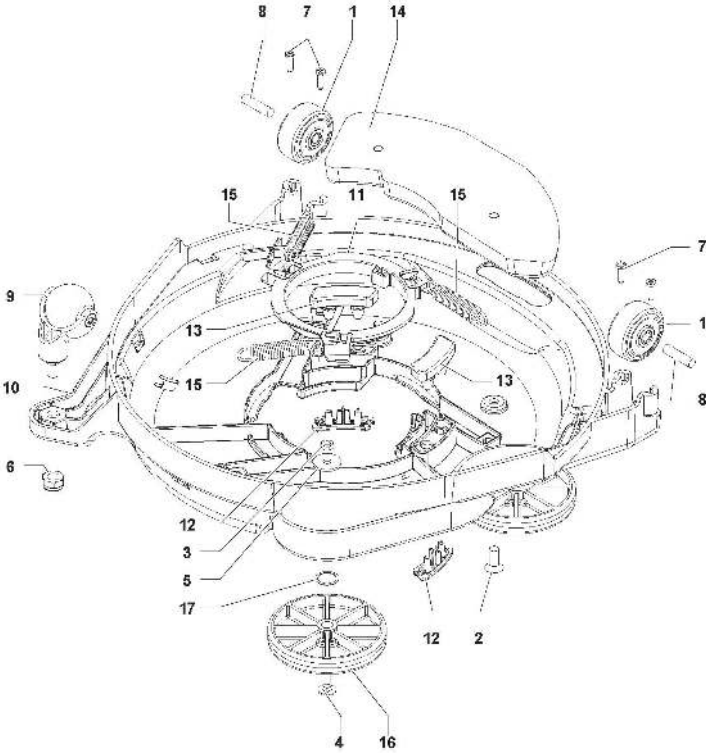

Pos.	Vare-nr	Antal	Beskrivelse	Notes
K1	9100000087	1	CLUTCH KIT	
12		2	CLUTCH SUPPORT	
13		2	CLUTCH	
K2	9100000088	1	HARDWARE BRUSH DECK KIT	
2		2	SCREW FLAT SOCKET HEAD M8X20.0	
3		2	NUT HEX THIN M6	
4		2	SCREW CARRIAGE M6x25	
5		2	WASHER FLAT XL 6.6X24.0X2.0	
6		1	NUT HEX NYL LOC THIN M10	
7		4	THREAD ROLLING SCR 5x16	
8		2	PIN D.8	
17		2	WASHER 15	
1	9100000559	2	WHEEL D.51 GREY PKD	
9	9099163000	1	Castor Hjul D42CASTOR WHEEL ø42	
10	9099712000	1	DECK BRUSH 350MM/14COVER BRUSH DECK	
11	9099713000	1	FLANGE CENTRAL	
14	9100002162	1	COUNTERWEIGHT PKD	
15	9099720000	3	SPRING TRACTIONSPRING TRACTION	
16	9100001816	1	WHEEL BUMPER D.100 PLASTIC 2 PCS SET