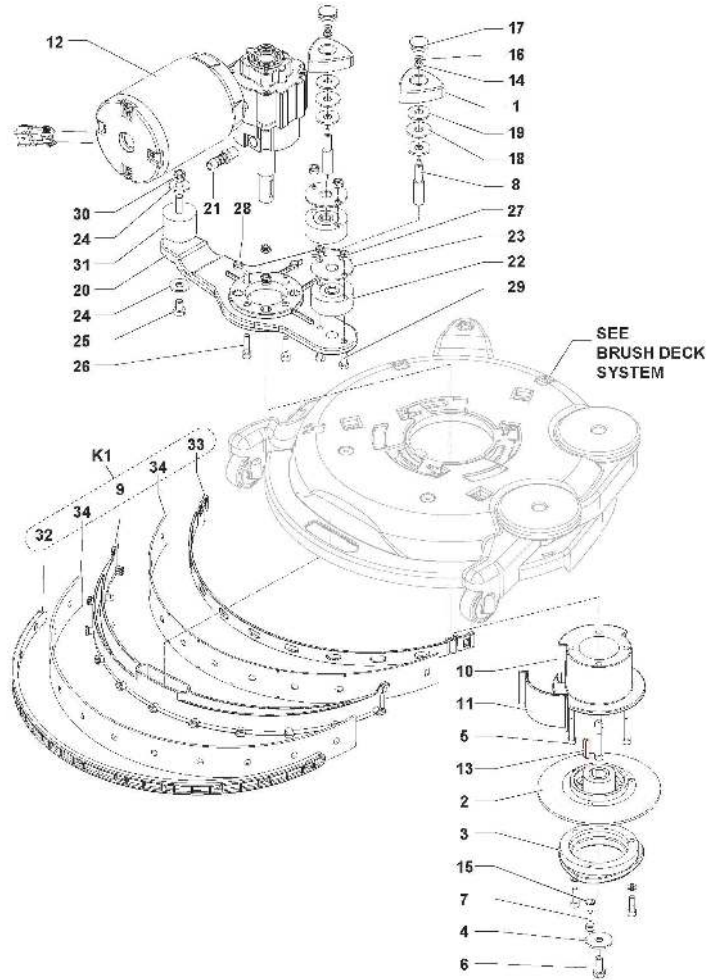

Pos.	Vare-nr	Antal	Beskrivelse	Notes
K1	910000085	1	SQUEEGEE 438MM/17 KITSQUEEGEE COMPLETE PU 370MM	
9	-	1	SCRUBTEC 8/BOOST 8SQUEEGEE	
32	9099707000	1	STRAP ELASTIC REARREAR STRAP ELASTIC	
33	9099708000	1	STRAP ELASTIC FRONTRUBBER BLADE RETAINER	
34	910000077	1	Sugegummi kit polyurethan 14,5" 370 mm	
[K2]	910000086	1	HARDWARE MOTOR AND DECK KIT	
4	-	1	SCRUBTEC 8/BOOST 8SCREW HEX THD TO HD M8x20 SS	
5	-	4	SCRUBTEC 8/BOOST 8SCREW SOC. HD M6X50	
6	-	1	SCRUBTEC 8/BOOST 8WASHER FLAT XL 9.0X32.0X2.5 SS	
7	-	3	SCRUBTEC 8/BOOST 8SCREW SOC. HD M6x20 SS	
14	-	2	SCRUBTEC 8/BOOST 8WASHER FLAT 5.3x10x1 SS	
15	-	3	SCRUBTEC 8/BOOST 8WASHER NORD LOCK M6	
16	-	2	SCRUBTEC 8/BOOST 8NUT HEX NYL LOC THIN M5 SS	
18	-	2	SCRUBTEC 8/BOOST 8WASHER FLAT XL 10X30X2 - RUBB	
19	-	4	SCRUBTEC 8/BOOST 8WASHER FLAT 9,5X27X2.5	
24	-	2	SCRUBTEC 8/BOOST 8ROND GREMB 8X24	
25	-	1	SCRUBTEC 8/BOOST 8SCREW HEX THD TO HD M8x12	
26	-	4	SCRUBTEC 8/BOOST 8SCREW SOC. HD M6X25 SS	
27	-	4	SCRUBTEC 8/BOOST 8NUT HEX NYL LOC HVY M6	
28	-	4	SCRUBTEC 8/BOOST 8NUT HEX NYL LOC THIN M6	
29	-	4	SCRUBTEC 8/BOOST 8SCREW HEX THD TO HD M6x35 SS	
30	-	1	SCRUBTEC 8/BOOST 8NUT HEX NYL LOC THIN M8 SS	
1	L08812203	2	Knob Ba450/530	
2	L08812306	1	Polyg. Flange Ba450/530HUB BRUSH R.GEARMOTOR RIG	
3	L08812480	1	Polyg. Holder Ba450/530HUB BRUSH	
8	9098557000	2	Pin Brush Plate Fixing	
10	9100000955	1	FLANGE DECK KIT	
11	9099736000	1	SPACER LIMITSPACER LIMIT	
12	55942283	1	BRUSH MOTOR 24V	
13	1466146000	1	KEY 5X5X25 UNI6604A PKDKEY 5X 5X25 SIP	
17	L08812426	2	Plug Ba450/530CAP	
20	9099718000	1	Støtte Dæk	
21	L08601624	1	Slangestuds PlastHOLDER RUBBER 1/4 D.10	
21	9100000478	1	HOLDER RUBBER STRAIGHT 1/4 D.6 PKDHOLDER RUBBER STRAIGHT 1/4	
22	L08812213	2	Hjul, Påkørsel Ba450/530SHOCK ABSORBER	
23	L08812779	2	MetalpladePLATE VIBRATION DAMPING	
31	9100000868	1	VIBRATION DAMPING M8 60SH 2 PCS SET