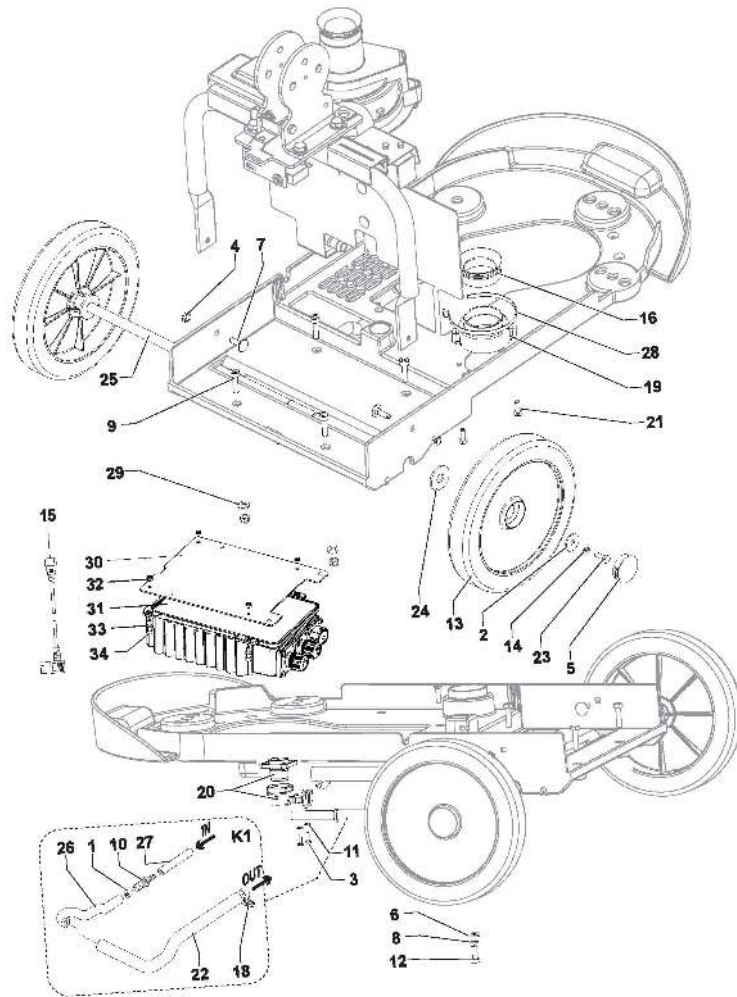

Pos.	Vare-nr	Antal	Beskrivelse	Notes
K1	9098992000	1	Pipes KitHOSES KIT	
K1	9100000476	1	HOSES SOLENOID VALVE 12V KIT	
1		1	REDUCTION WATER	
10		1	FITTING	
18		1	CLAMP	
22		1	HOSE D.12 L=500 MM	
26		1	HOSE D. 12	
27		1	PIPE 6X11	
[K2]	9100000083	1	HARDWARE CHASSIS KITHARDWARE FRAME KIT	
2		2	WASHER FLAT XL 6.6X24.0X2.0	
3		2	SCREW PAN PHIL THD FORM PU 3.9X9.5	
4		3	NUT SELF L. M6 UNI7474 SS	
5		2	PLUG BLACK CLICK d.38.1	
6		2	WASHER 6X18 UNI6592	
7		2	SCREW M6X20 UNI5731	
8		3	WASHER	
15	55942270	1	POWER CORD 1M AC250V EU	
9		4	SCREW SOC. HD M5X30	
11		2	WASHER EXT. SHPRF Ø 4 SS	
12		2	SCREW	
14		2	WASHER SPLIT LOCK d.6	
21		2	SCREW THREAD ROLLING 5x16	
23		2	SCREW HEX THD TO HD M6x16	
24		2	WASHER 12.5X34X3 NYLON	
28		1	CLAMP 290X4.8	
29		4	WASHER FLAT XL 5.5X15.0X1.6 SS	
K3	55942268	1	BRACKET CHARGER KITBRACKET FOR CHARGER KIT	
32		4	NUT LOCK HEX M4 LOW SS ISO10511	
33		4	WASHER PLAIN M4X9 SS ISO7089	
34		4	SCREW M4X16 CAP HD HEX SOCK SS ISO4762	
30		1	BRACKET FOR CHARGER	
13	9099732000	2	Hjul Ø214mm grå/sortWHEEL Ø214	
16	9100001958	1	GASKET PKD	
17	146 3054 000	1	Bælte til fastgørelse af batteri	
19	9099719000	1	SUPPORT FOR GASKET	
20	9100000514	1	VALVE WATER COMPLETE PKDVALVE WATER COMPLETE SIP	
25	9099352000	1	PIN D.12PIN WHEEL	
31	55942244	1	CHARGER RQ350 24V