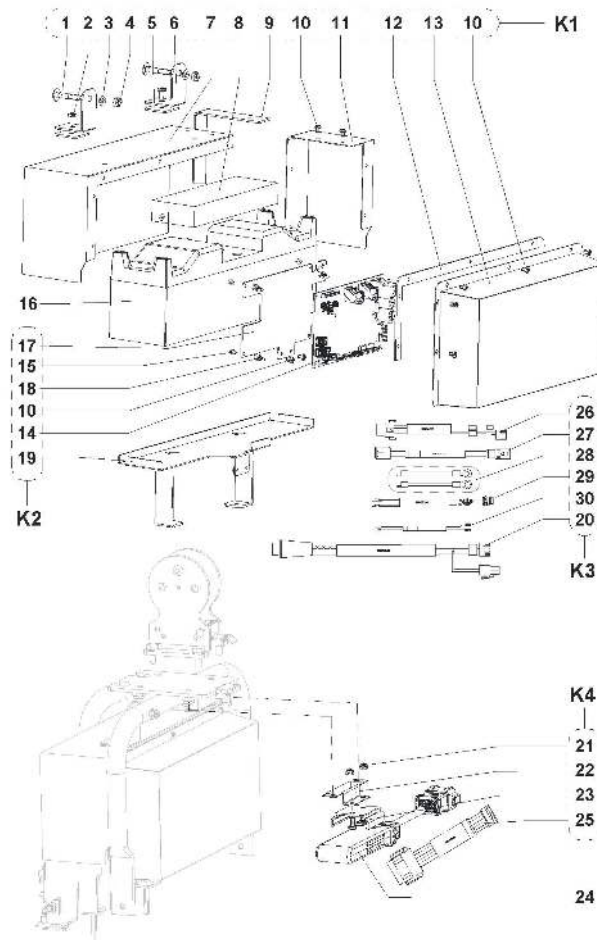

PARTS LIST

TABLE OF CONTENTS

General View	1
Battery compartment	3
Cover and Tanks	5
Frame System	7
Handle Support System	9
Handle system	11
MOTOR AND DECK SYSTEM AFTER 3510235000940	14
Motor and Deck System	16
Brush Deck System	18
Brushes	20
Wiring Diagram	22
No image available	24
No image available	26

Pos.	Vare-nr	Antal	Beskrivelse	Notes
1		1	BRUSH DECK	
2		1	SOLUTION TANK	
3		1	COVER TANK	
4		1	FRAME	
5		1	BATTERY COVER	
6		1	RECOVERY TANK	
7		1	HANDLE	
8	55942261	2	DECAL NILFISK SC351 LI-ION	
9	55942284	1	BATTERY, 24V, LI-ION, 7S6P	
10		1	BOX BATTERY COMPARTMENT LI-ION KIT	
11	1466318000	1	CABLE EXTENSION UK PLUG L.2000MM SIP	
11	9100000787	1	CABLE EXTENSION EU PLUG L.2000 PKD	
12	9099706000	1	HOSE SUCTION D.25	
13	9100001733	1	TIE CABLE 2.5x200 BLACK 10 PCS SET	
14	9099301000	1	HARDWARE GENERAL VIEW KIT	