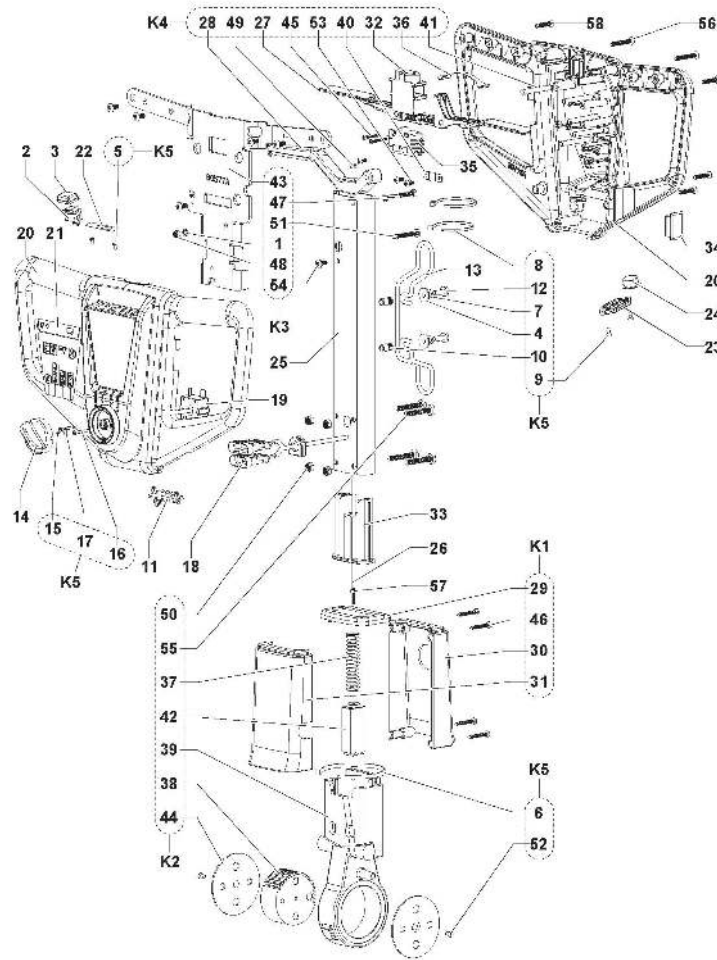

Pos.	Vare-nr	Antal	Beskrivelse	Notes
K1	11271A	1	REAR AND FRONT COVER KITLOWER COVER KIT	
29	-	1	SCRUBTEC 8/BOOST 8CAP RUBBER	
30	-	1	SCRUBTEC 8/BOOST 8COVER REAR	
31	-	1	SCRUBTEC 8/BOOST 8COVER FRONT	
46	-	4	SCRUBTEC 8/BOOST 8SCREW ST4.2-1.4	
K2	11272A	1	LOWER HOUSING KITBOX HOUSING GEARS KIT	
37	-	1	SCRUBTEC 8/BOOST 8SPRING COMPRESSION	
38	-	1	SCRUBTEC 8/BOOST 8GEAR	
39	-	1	SCRUBTEC 8/BOOST 8HOUSING GEAR INDEX	
42	-	1	SCRUBTEC 8/BOOST 8GEAR INDEX	
50	-	4	SCRUBTEC 8/BOOST 8NUT LOCK M6 SS HEX	
44	-	2	PLATE, GEAR HOUSING	
55	-	4	SCRUBTEC 8/BOOST 8SCREW M6X40 SS HEX HEAD	
K3	11273A	1	HANDLE SUPPORT KIT	
1	-	3	SCRUBTEC 8/BOOST 8WASHER	
43	-	1	SCRUBTEC 8/BOOST 8HANDLE SUPPORT	
47	-	1	SCRUBTEC 8/BOOST 8SCREW M5X43	
48	-	1	SCRUBTEC 8/BOOST 8NUT LOCK M5 SS HEX	
51	-	1	SCRUBTEC 8/BOOST 8SCREW M5X40 SS PAN HEAD PH	
54	-	6	SCRUBTEC 8/BOOST 8SCREW M5X12 TRUSS HEAD PH	
K4	11274A	1	Udløserkit til håndtag	
27	-	2	SCRUBTEC 8/BOOST 8LEVER SWITCH	
28	-	1	SCRUBTEC 8/BOOST 8LEVER	
32	-	1	SCRUBTEC 8/BOOST 8BUTTON INTERLOCK	
36	-	1	SCRUBTEC 8/BOOST 8SPRING INTERLOCK BUTTON	
40	-	1	SCRUBTEC 8/BOOST 8CLAMP CORD	
41	-	4	SCRUBTEC 8/BOOST 8PIN HANDLE SUPPORT	
45	-	2	SCRUBTEC 8/BOOST 8SCREW M3X25	
49	-	1	SCRUBTEC 8/BOOST 8NUT LOCK M4 SS HEX	
53	-	3	SCRUBTEC 8/BOOST 8SCREW M4X10 SS PAN HEAD PH	
K5	9098995000	1	HARDWARE HANDLE BAR KIT	
4	-	2	SCRUBTEC 8/BOOST 8WASHER 6X18X1.5 UNI6593	
5	-	2	SCRUBTEC 8/BOOST 8SCREW M3X8 UNI7688	
6	-	1	SCRUBTEC 8/BOOST 8CLAMP 290X4.8	
7	-	2	SCRUBTEC 8/BOOST 8WASHER	
8	-	2	SCRUBTEC 8/BOOST 8CLAMP	
9	-	2	SCRUBTEC 8/BOOST 8SCREW 3.9X9.5 UNI6955	
10	-	2	SCRUBTEC 8/BOOST 8INSERT M6X15 UNI9203	
12	-	2	SCRUBTEC 8/BOOST 8SCREW M6X16 UNI7687 SS	
15	-	1	SCRUBTEC 8/BOOST 8SCREW GRUB M3X3 DIN916	
16	-	2	SCRUBTEC 8/BOOST 8SCREW 2.9X25 UNI6954 THD	
52	-	2	SCRUBTEC 8/BOOST 8SCREW M4X8 UNI7688	
2	L08603153	1	Vanddoseringskontakt F/Ca340	
3	L08603154	1	Beskyttelseshætte Ca340 F/Vanddoseringsk	
11	146 3073 000	1	BOARD LEDBOARD. LED	
13	1466317000	1	SUPPORT CABLE KITSUPPORT CABLE KIT	
14	9097283000	1	KNOB CONTROL FUNCTIONS	
18	55942273	1	HARNESS HANDLE 24V	
19	9099332000	1	SWITCH ROTATIVE 4 POSITIONS	
20	9100000101	1	COVERS HANDLE GREY KIT	
21	9099733000	1	DECAL CONTROL PANEL	
22	9098616000	1	DECAL BATTERY LED	
23	9098812000	1	CAP FOR HANDLE	
24	9098813000	1	CAP D.18.5/D.24MM BLACKCAP D.18.5/D.40MM BLACK	
25	9098835000	1	TUBE OF HANDLETUBE HANDLE	
26	9098836000	1	ROD INDEX	
33	VF47033	1	RETAINER	
34	VF54041	1	HANDLE PLUG	
35	40263A	1	KontaktSWITCH DPDT