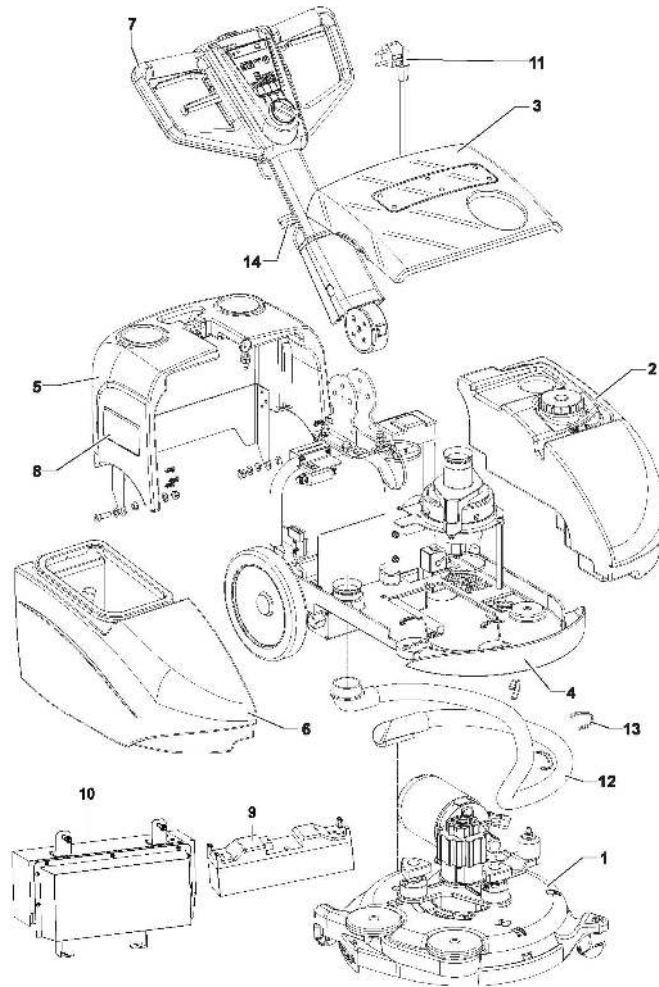

PARTS LIST

TABLE OF CONTENTS

General View	1
Battery compartment	3
Cover and Tanks	5
Frame System	7
Handle Support System	9
Handle system	11
MOTOR AND DECK SYSTEM AFTER 3510235000940	14
Motor and Deck System	16
Brush Deck System	18
Brushes	20
Wiring Diagram	22
No image available	24
No image available	26

Pos.	Vare-nr	Antal	Beskrivelse	Notes
K1	55942264	1	COVER BATTERY COMPARTMENT UP KIT	
1		2	SCREW M6X35 CARR.SQUARE NECK SS SSSFFISO	
2		2	SCREW M5X10 PAN HD TORX SS ISO7045	
3		2	WASHER PLAIN M6X12 SS ISO7086	
4		2	NUT LOCK HEX M6 LOW SS ISO10511	
5		2	SEALING PE	
6		2	FIXING BRACKET COVER	
7	55942274	1	COVER BATTERY	
8	55942275	1	FIXING BATTERY PE	
9		1	SEALING PE	
10	55942276	3	SCREW 4X6 PAN HD TORX SS 5PCS SETSCREW 4X6 PAN HD TORX SS ISO 14580 5PCS SET	
11		1	COVER RIGHT BATTERY	
12		1	SEALING PE	
13		1	COVER MAIN MACHINE CONTROLLER	
K2	55942266	1	PCBA SC351 MAIN MACHINE CONTROLLER KIT	
14		1	PCBA SC351 MAIN MACHINE CONTROLLER	
15		4	SCREW M3X5 CAP HD HEX SOCK SS ISO4762	
10	55942276	3	SCREW 4X6 PAN HD TORX SS 5PCS SETSCREW 4X6 PAN HD TORX SS ISO 14580 5PCS SET	
17		1	BRACKET MAIN MACHINE CONTROLLER	
18		4	SUPPORT THD PLAST.F CONTROLLER	
19		1	SUPPORT BATTERY	
K3	55942272	1	HARNESS MAIN CONTROLLER KIT	
20		1	HARNESS BATTERY TO MMC 24V	
26		1	HARNESS CHARGER TO MMC 24V	
27		1	HARNESS VALVE 24V	
28		1	HARNESS BATTERY 24V	
29		1	HARNESS BRUSH MOTOR 24V	
30		1	HARNESS VAC MOTOR 24V	
K4*	55942267	1	BRACKET TC1 KIT	
21*		2	NUT LOCK HEX M4 LOW SS ISO10511	
22*		1	BRACKET TC1	
23*		2	SCREW 4X10 PAN HD TORX SS ISO 14580	
24*	9100003246	1	9100003246TC-1 MODULE SIP	
25*		1	HARNESS TC1 MODULE 24V	
16	55942284	1	BATTERY, 24V, LI-ION, 7S6PBATTERY, 24V, LI-ION, 7S6P, N18650CL-29	