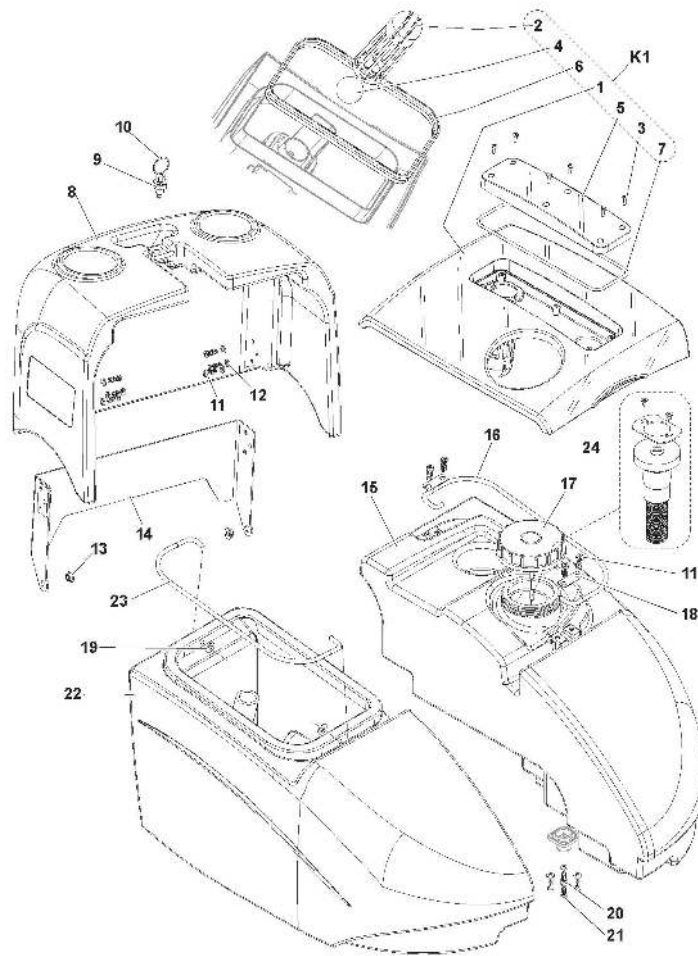

Pos.	Vare-nr	Antal	Beskrivelse	Notes
K1	9100002110	1	COVER TANK KITCOVER TANK KIT	
1		1	COVER TANK	
2	9100001371	1	CAGE FLOAT PKDCAGE FLOAT SIP	
3		6	SCREW 3.5X10 THD FORMING	
4	L08092600	1	Ventilbolt	
5		1	CAP TANK COVER	
6	9099127000	1	Gummipakning L.705mmGASKET TANK COVER KIT	
7		1	GASKET MOUSSE D.4MM	
[K2]	9098990000	1	HARDWARE COVER AND TANKS KIT	
11		10	SCREW CYL HD 5X16 SELF L.	
12		6	WASHER	
13		2	BUSH	
20		4	WASHER M4 UNI6592	
21		4	SCREW 3.5X12	
8	9098318000	1	BATTERY COVERBATTERY COVER	
9	145 1147 000	1	WASHER 10.2X18.8X0.35 10.2x18.8X0.35WASHER 10,2X18,8X0,35	
10	1466331000	1	PLUNGER M10 D.6 W/NUT PKDPLUNGER INDEXING SIP	
14	9098309000	1	SUPPORT BATTERY COVERSUPPORT BATTERY COVER	
15	9098149000	1	Rentvandstank Sc350TANK SOLUTION RAL 7001	
16	9100000104	1	HANDLE SOLUTION TANKHANDLE DETERGENT TANK	
17	9100001202	1	CAP THREADED 70X5 PKD	
18	9098621000	2	Plate Handle Tank	
19	9098473000	2	COVER PIN	
22	9098148000	1	Snavsevandstank RAL7001TANK RECOVERY RAL 7001	
23	9100000103	1	HANDLE RECOVERY TANK	
24*	9099011000	1	Påfyldningslange Kit